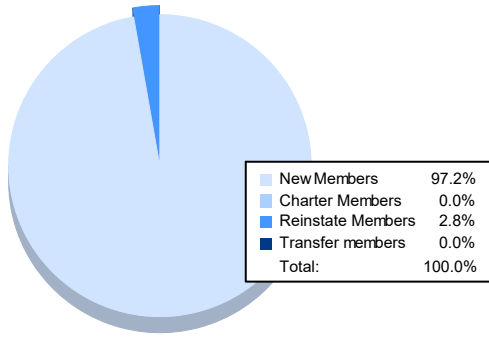

Year	New Clubs	Dropped Clubs	Gain/ Loss Clubs	New Members	Charter Members	Reinstate Members	Transfer Members	Total Member Added	Total Members Dropped	Gain/ Loss Members
2017-2018	0	3	-3	71	1	1	3	76	182	-106
2018-2019	0	1	-1	46	0	1	0	47	97	-50
2019-2020	0	2	-2	41	0	1	0	42	104	-62
2020-2021	0	0	0	28	0	0	4	32	78	-46
2021-2022	0	2	-2	35	0	1	0	36	87	-51
<b>Average</b>	<b>0</b>	<b>2</b>	<b>-2</b>	<b>44</b>	<b>0</b>	<b>1</b>	<b>1</b>	<b>47</b>	<b>110</b>	<b>-63</b>

### Membership Composition June 2022 Cumulative