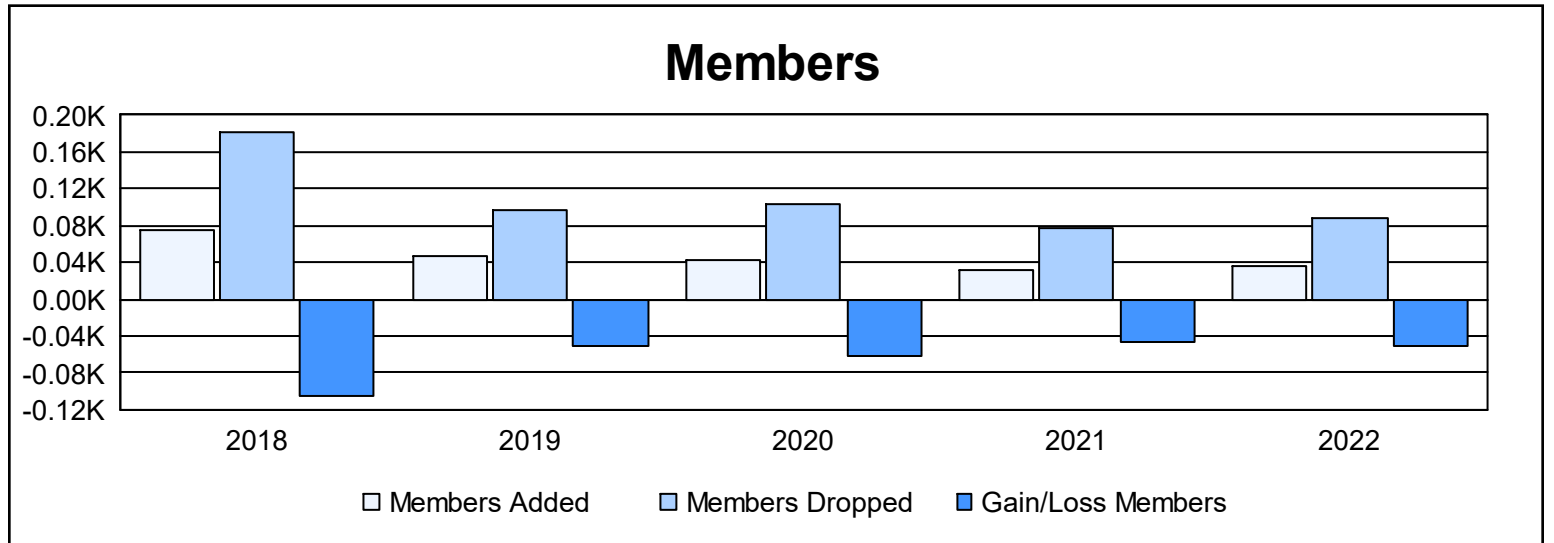

Year	New Clubs	Dropped Clubs	Gain/ Loss Clubs	New Members	Charter Members	Reinstate Members	Transfer Members	Total Member Added	Total Members Dropped	Gain/ Loss Members
2017-2018	0	3	-3	71	1	1	3	76	182	-106
2018-2019	0	1	-1	46	0	1	0	47	97	-50
2019-2020	0	2	-2	41	0	1	0	42	104	-62
2020-2021	0	0	0	28	0	0	4	32	78	-46
2021-2022	0	2	-2	35	0	1	0	36	87	-51
<b>Average</b>	<b>0</b>	<b>2</b>	<b>-2</b>	<b>44</b>	<b>0</b>	<b>1</b>	<b>1</b>	<b>47</b>	<b>110</b>	<b>-63</b>

### Membership Composition June 2022 Cumulative