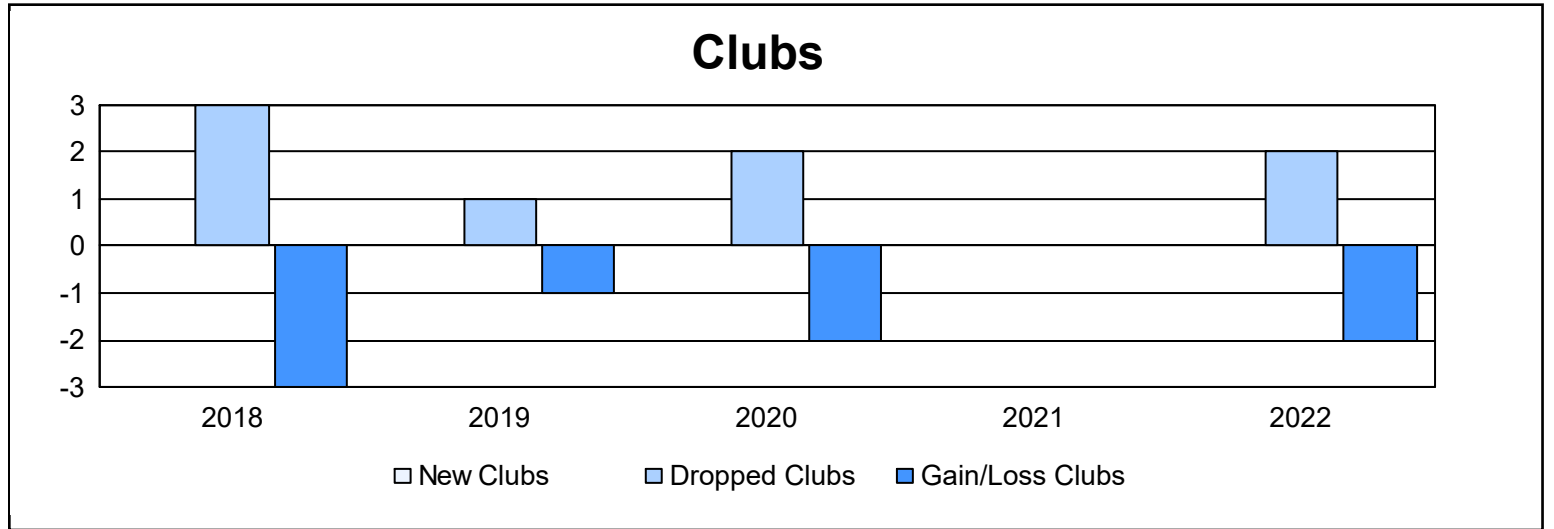

Year	New Clubs	Dropped Clubs	Gain/ Loss Clubs	New Members	Charter Members	Reinstate Members	Transfer Members	Total Member Added	Total Members Dropped	Gain/ Loss Members
2017-2018	0	3	-3	71	1	1	3	76	182	-106
2018-2019	0	1	-1	46	0	1	0	47	97	-50
2019-2020	0	2	-2	41	0	1	0	42	104	-62
2020-2021	0	0	0	28	0	0	4	32	78	-46
2021-2022	0	2	-2	35	0	1	0	36	87	-51
<b>Average</b>	<b>0</b>	<b>2</b>	<b>-2</b>	<b>44</b>	<b>0</b>	<b>1</b>	<b>1</b>	<b>47</b>	<b>110</b>	<b>-63</b>

### Membership Composition June 2022 Cumulative